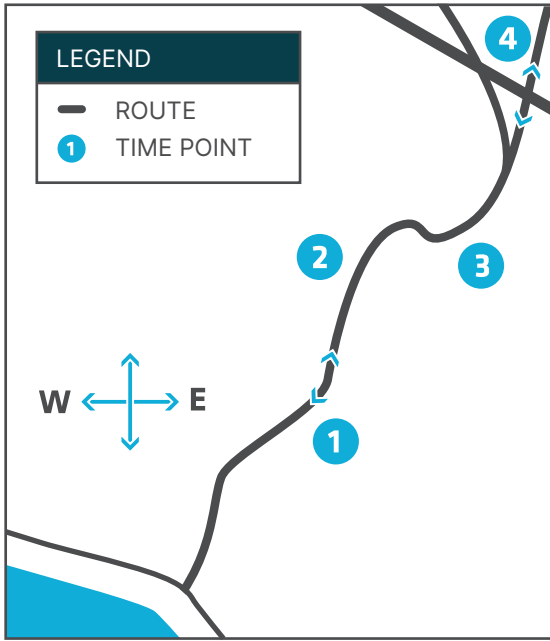

STUDENT SHUTTLE SCHEDULE 2023/24

SHUTTLE NOT IN SERVICE	
Labor Day	SEP 4
Admin Day	OCT 17
Thanksgiving	NOV 22 - 26
Winter Break	DEC 17 - JAN 21
President's Day	FEB 20
Spring Break	MAR 10-17
Summer Break	MAY 14 - AUG

Questions/Comments/Concerns
 CALL: 626-478-7052
 EMAIL: studentlife@lcad.edu

For More Information
 DOWNLOAD APP: Ride Systems

Schedule Also Available
my.lcad.edu/general-info/shuttle

Times subject to change due to traffic

Monday - Saturday 2023-24

South Campus	Main Campus	Big Bend	ArtLofts Apts.	Artisan Apts.	Big Bend	Main Campus
	7:45	7:50	7:50	8:00	8:15	8:20
8:30	8:35	8:45	8:45	8:55	9:15	9:25
9:35	9:40	9:45	-	-	-	10:00
10:10	10:15	10:20	10:20	10:35	10:55	11:00
11:10	-	-	-	-	-	11:45
11:55	12:00	12:10	12:10	12:20	12:35	12:40
12:50	12:55	1:00	-	-	-	1:15
1:25	1:30	1:35	1:35	1:50	2:00	2:10
2:20	2:25	2:30	-	-	-	2:45
2:55	3:00	3:05	3:05	3:25	3:35	3:45
3:55	4:00	4:05	-	-	-	4:25
4:35	4:45	4:55	4:55	5:20	5:30	5:40
5:50	5:55	6:00	6:00	6:15	6:25	6:35
6:45	-	-	-	-	-	7:25
7:35	7:45	7:50	7:50	8:05	8:15	8:25
8:35	8:40	8:45	-	-	-	8:55
9:05	9:10	9:15	9:15	9:30	9:35	9:45
9:55	10:05	10:10	10:05	10:15	10:20	10:25*

BOLD indicates PM

(-) no service is provided at that stop on a particular trip

(*) end of service

Schedule subject to traffic conditions

Scan QR Code and bookmark for easy access.